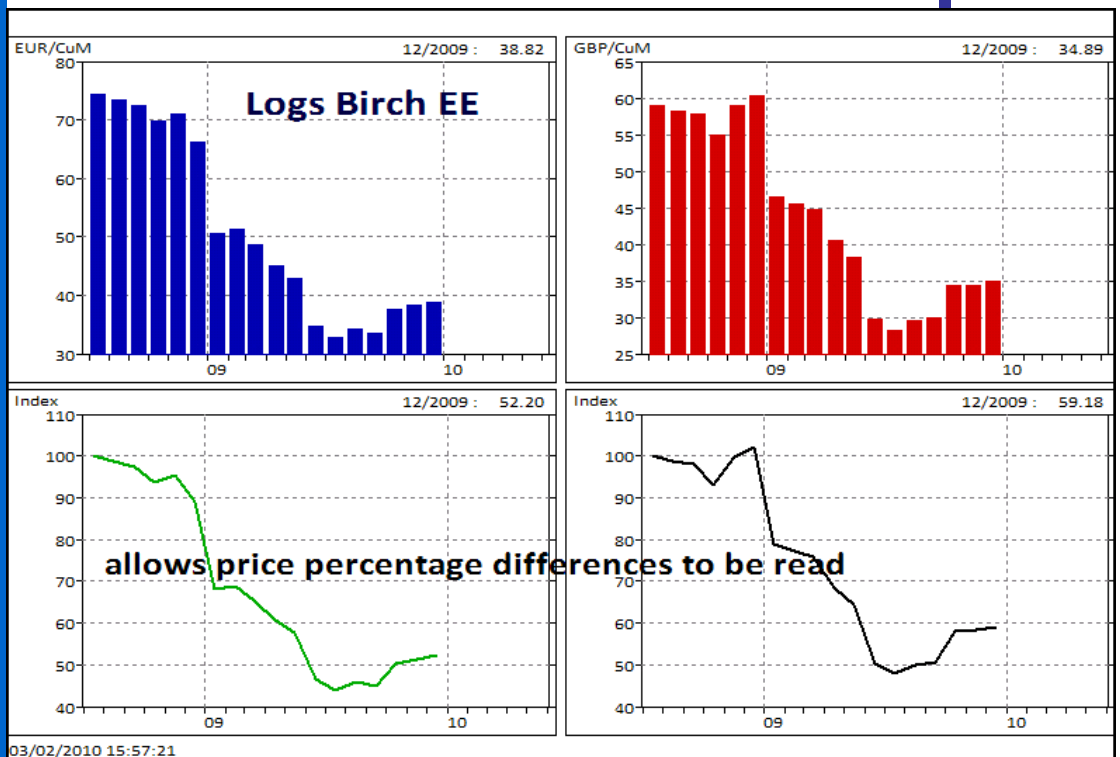

BFM Update

The Association for British Furniture Manufacturers

www.bfm.org.uk/

www.greatbritishfurniture.co.uk/

February 2010

New BFM Commodity spot pricing Service

The BFM is pleased to announce the launch of a new service for member companies that will help with purchasing decisions and negotiations with suppliers. The BFM has subscribed to a price data service and we are the first manufacturing trade association in the UK to have done so. It is used to by all the major supermarkets and others such as John Lewis and Argos. Price trends are graphically displayed for each commodity and also shown in Sterling and (mainly) the Euros to show how fluctuations in currency can also impact on price.

trends are shown up to the present time. In most cases the benchmark date begins in July 2008, although in some cases where prices have remained fairly flat for a period of time, we have taken the start date back a few more years to give you a better idea of trends.